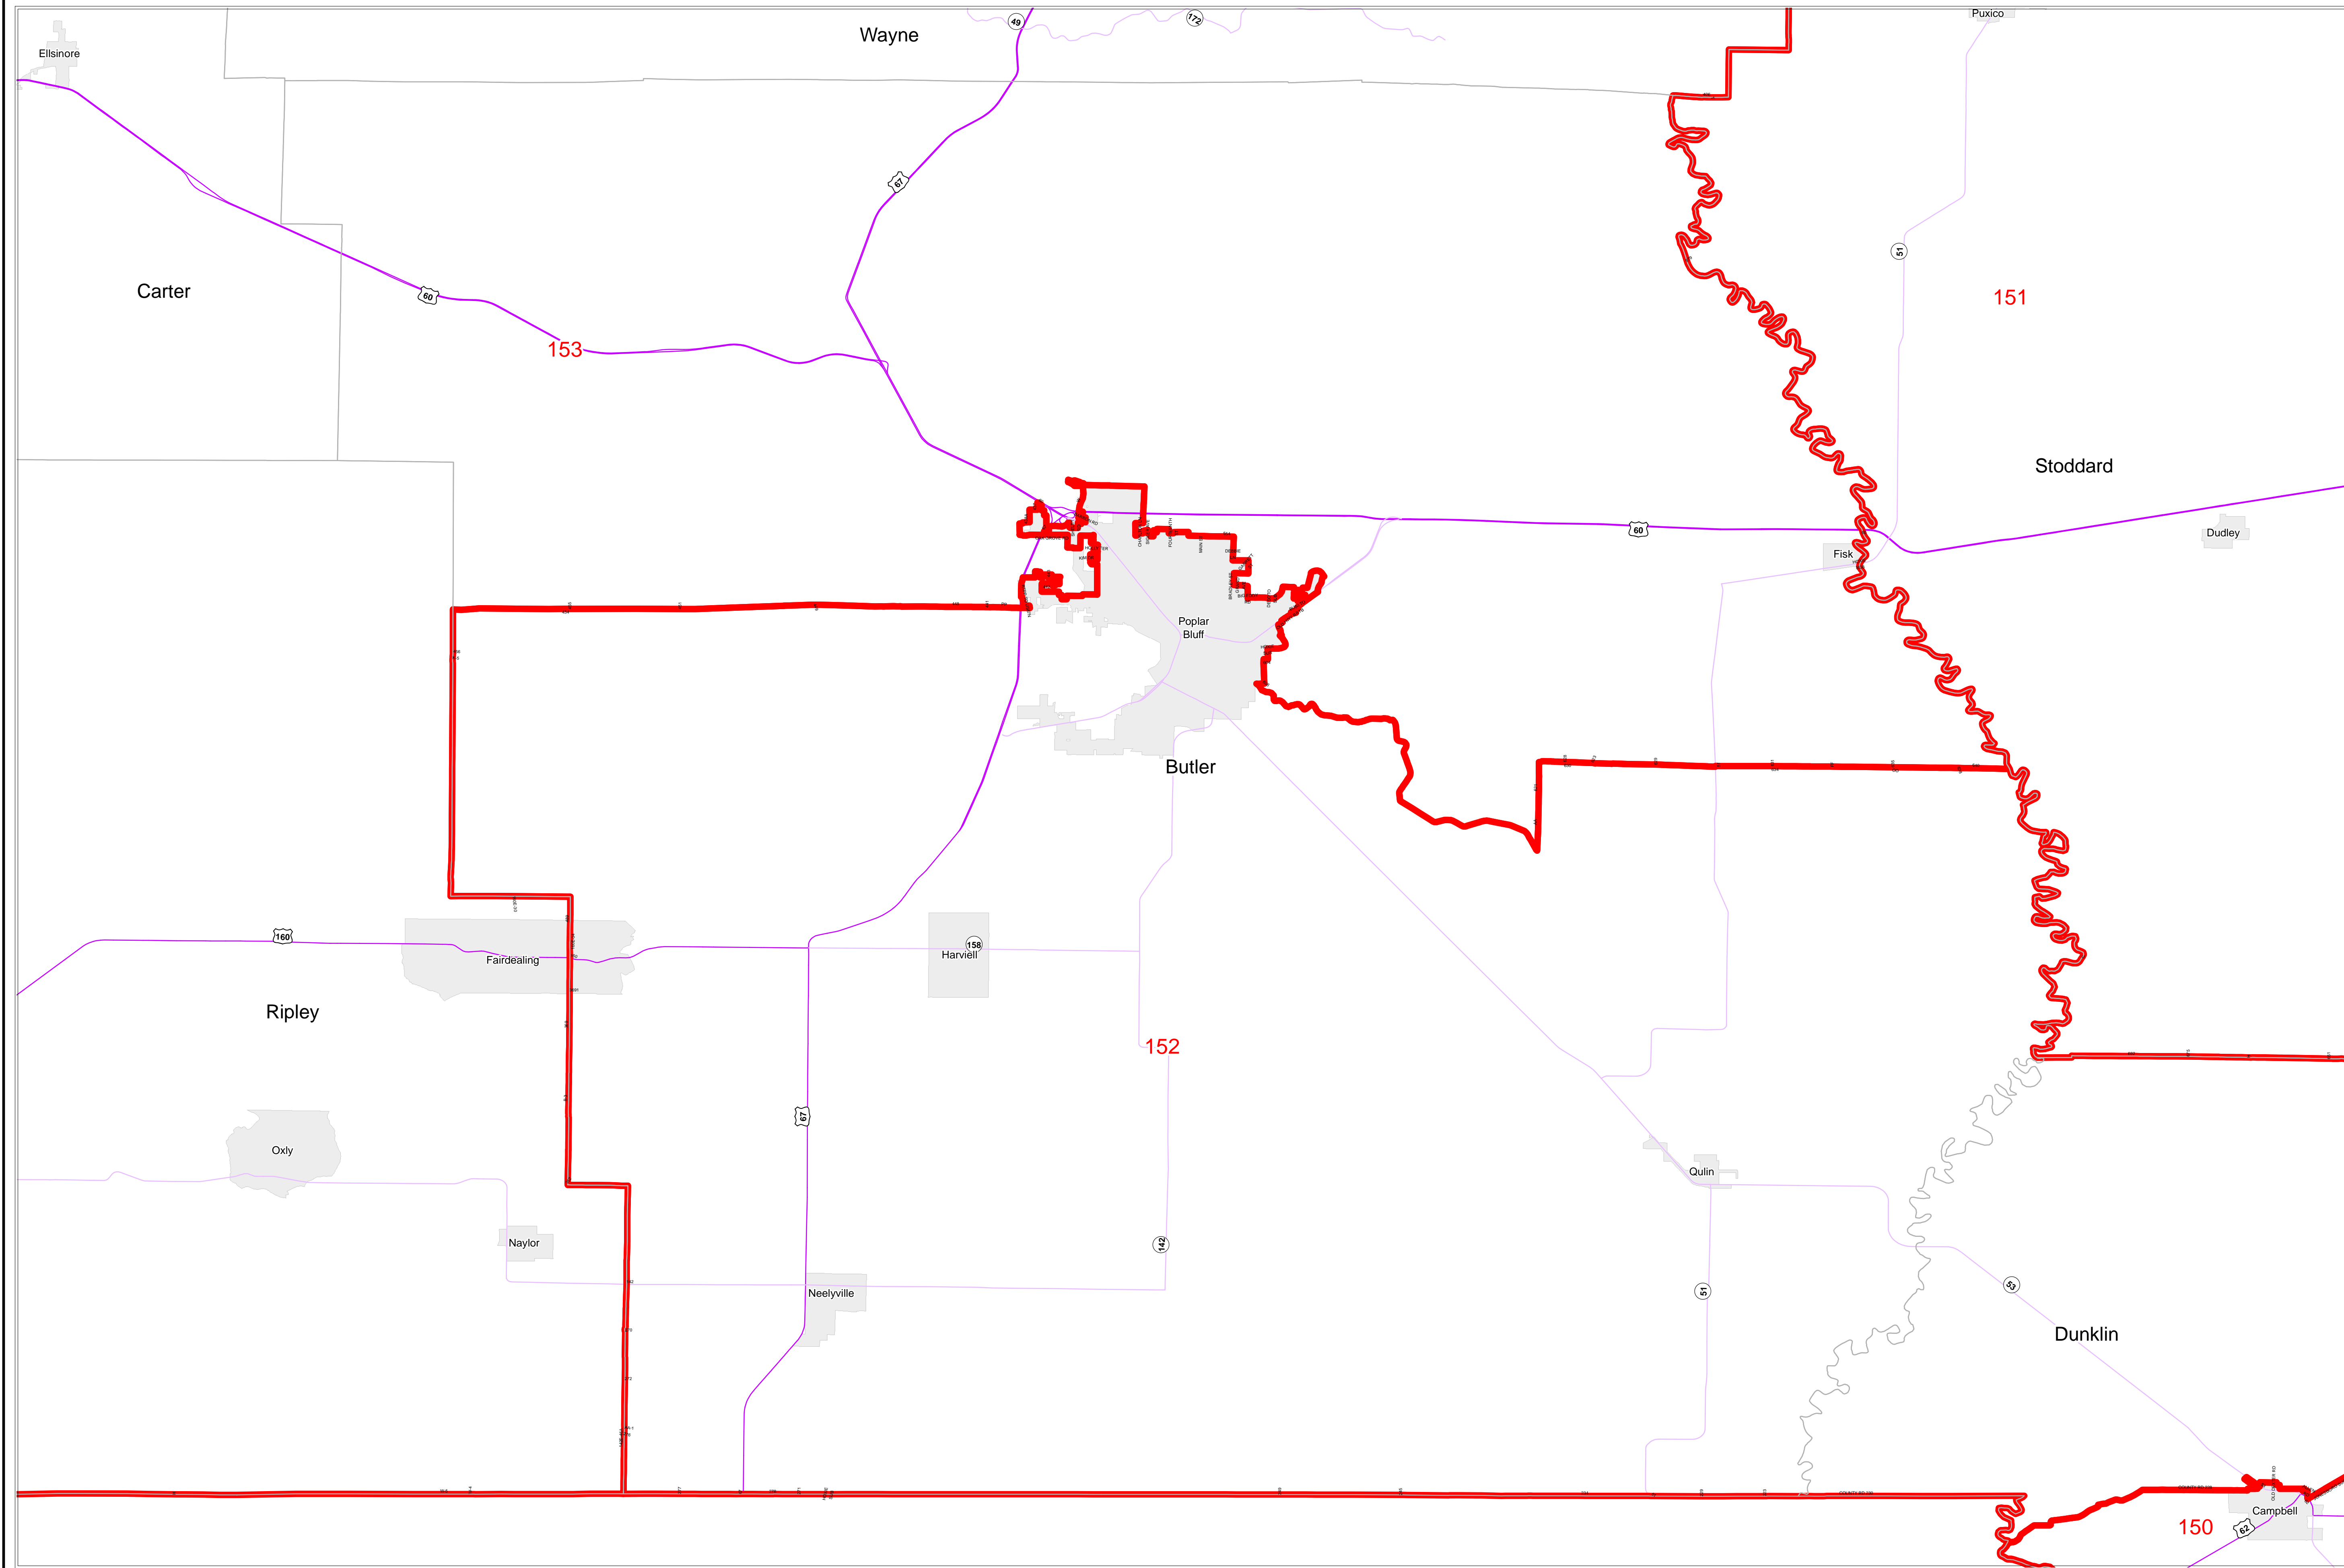

House Apportionment Plan 2011

Missouri Appellate Apportionment Commission